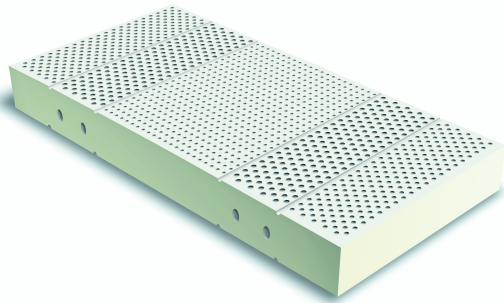

DATASHEET Pental 15 cm

enjoy

belgian

latex

- Long-lasting and durable
- Recyclable
- No noise while turning
- Excellent comfort and progressive body support
- Highly ergonomic
- Pressure relief for a better blood-flow
- Limited loss in hardness and height
- Naturally antibacterial and antifungal
- Dust mite resistant
- Perfect for flexible bed bases

Unit

- Length: • 190 - 200 cm (+/- 2 cm)
- Width: • 80 - 90 - 105 (+/- 1 cm) - 135 - 140 - 150 - 160 (+/- 2 cm)
- Thickness: • 15 cm (+/- 0,5 cm)

Density:

- 55 kg/m³ A1 soft (+/- 5 %)
- 60 kg/m³ A2 medium (+/- 5 %)
- 65 kg/m³ A3 firm (+/- 5 %)
- 70 kg/m³ A4 extra firm (+/- 5 %)

Composition:

- Mixed latex

Perforation:

- Dia 15 - 25 - 20 mm

Color: White

Firmness:

- A1: 4,0 kPa (+/- 0,4 kPa)
- A2: 4,8 kPa (+/- 0,4 kPa)
- A3: 5,6 kPa (+/- 0,4 kPa)
- A4: 6,4 kPa (+/- 0,4 kPa)