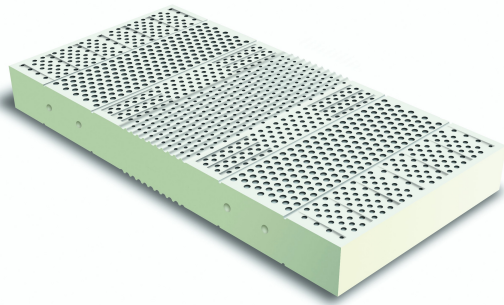

# DATASHEET Settal 16 cm

enjoy

belgian

latex

- Long-lasting and durable
- Recyclable
- No noise while turning
- Excellent comfort and progressive body support
- Highly ergonomic
- Pressure relief for a better blood-flow
- Limited loss in hardness and height
- Naturally antibacterial and antifungal
- Dust mite resistant
- Perfect for flexible bed bases
- 7 zones

## Unit

- Length: • 201 cm (+/- 2 cm)
- Width: • 80,5-90,5-100,5 (+/- 1 cm)-140,5-160,5-181 (+/- 2 cm)
- Thickness: • 16 cm (+/- 0,5 cm)
- Density:
- 55 kg/m<sup>3</sup> A1 soft (+/- 5 %)
  - 60 kg/m<sup>3</sup> A2 medium (+/- 5 %)
  - 65 kg/m<sup>3</sup> A3 firm (+/- 5 %)
  - 70 kg/m<sup>3</sup> A4 extra firm (+/- 5 %)

Composition:  
• Mixed latex

Color: White

- Firmness:
- A1: 4,1 kPa (+/- 0,4 kPa)
  - A2: 4,9 kPa (+/- 0,4 kPa)
  - A3: 5,7 kPa (+/- 0,4 kPa)
  - A4: 6,6 kPa (+/- 0,4 kPa)